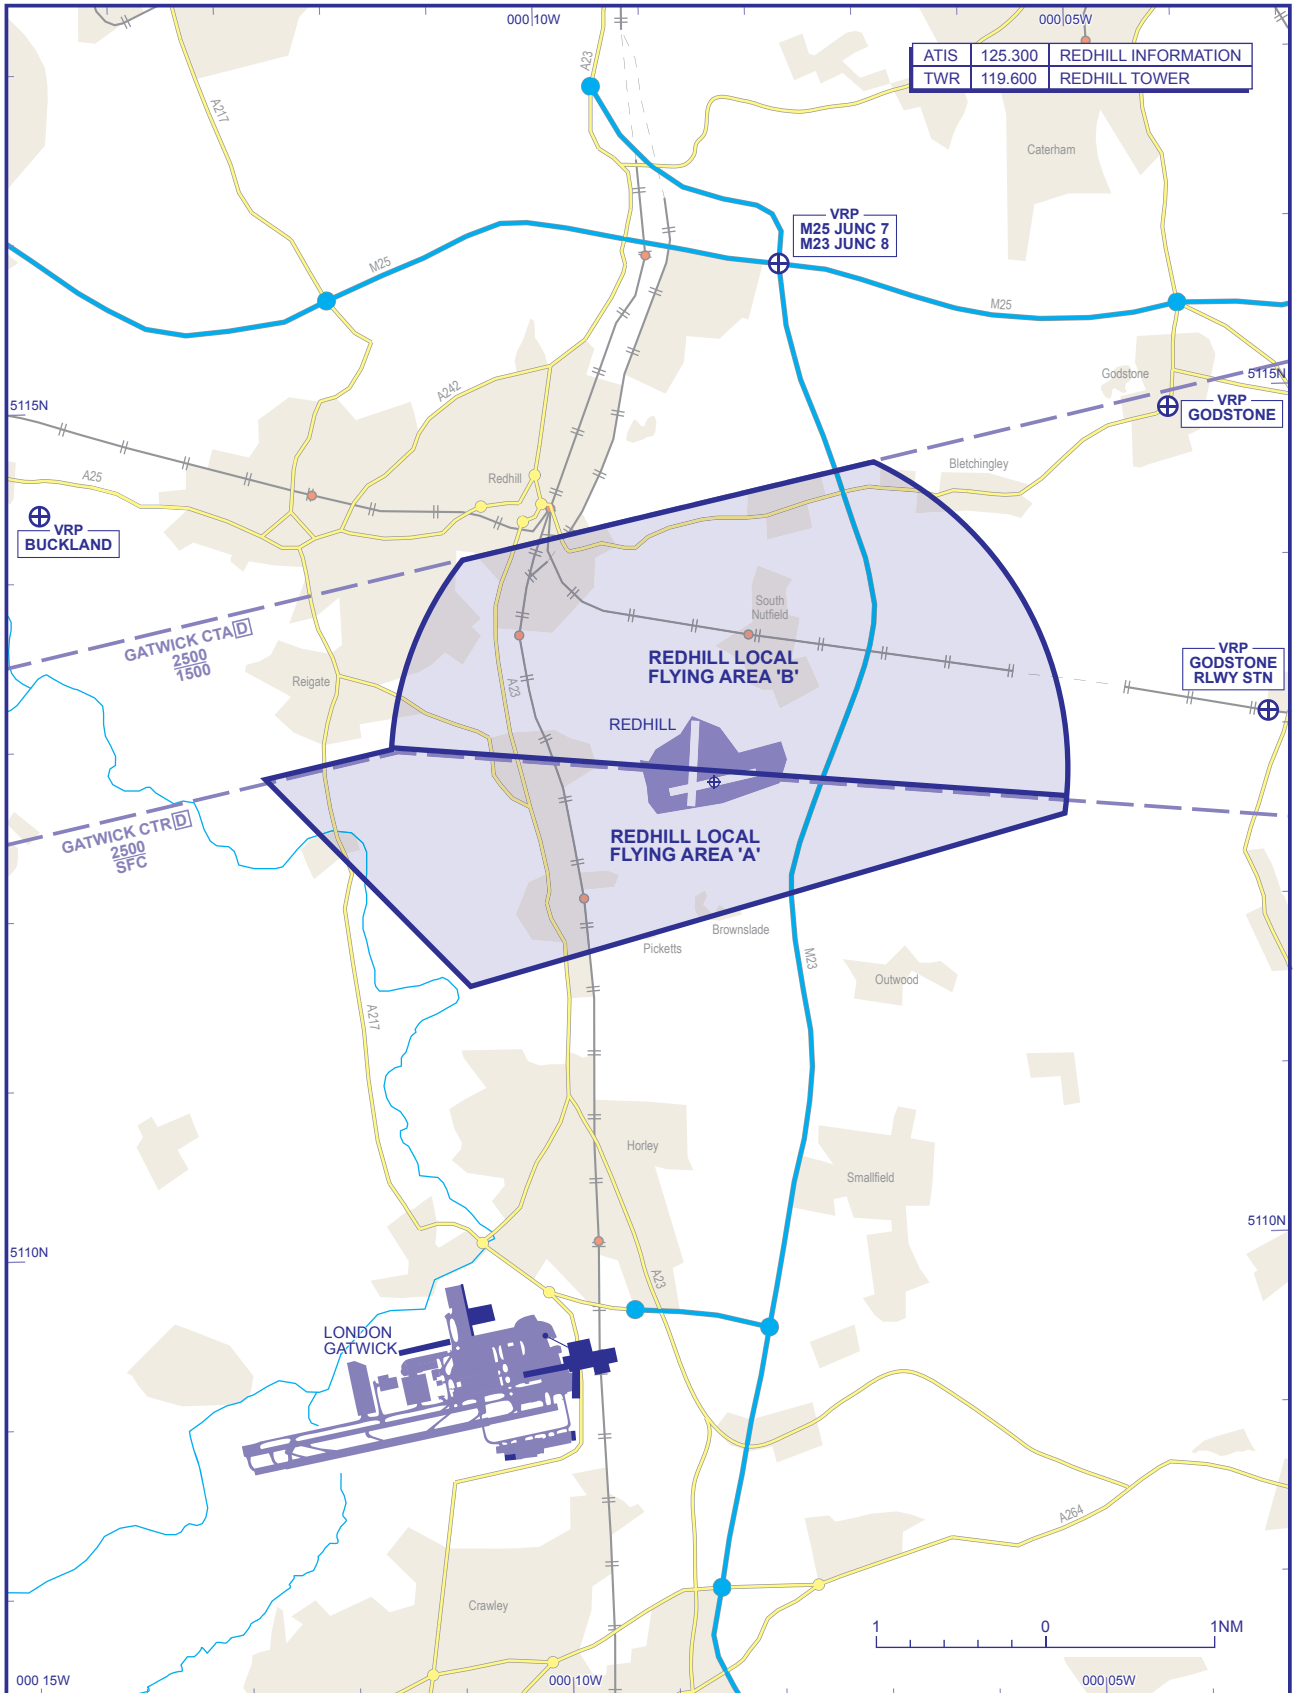

# REDHILL LOCAL FLYING AREA

ATIS	125.300	REDHILL INFORMATION
TWR	119.600	REDHILL TOWER

**CHANGE (13/15):** RDL NDB REMOVED.

AERO INFO DATE 7 SEP 15